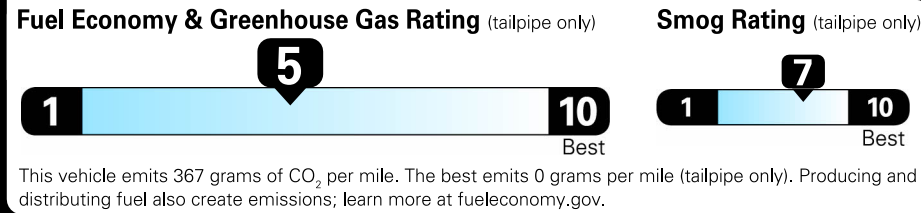

EPA DOT Fuel Economy and Environment

Gasoline Vehicle

Fuel Economy
 **24** **MPG**
 combined city/hwy city highway
4.2 gallons per 100 miles

Small Sport Utility Vehicles range from 18 to 37 MPG. The best vehicle rates 136 MPGe.

You spend \$1,000
more in fuel costs over 5 years
 compared to the average new vehicle.

Annual fuel COST
\$1,600

Actual results will vary for many reasons, including driving conditions and how you drive and maintain your vehicle. The average new vehicle gets 27 MPG and costs \$7,000 to fuel over 5 years. Cost estimates are based on 15,000 miles per year at \$2.55 per gallon. MPGe is miles per gasoline gallon equivalent. Vehicle emissions are a significant cause of climate change and smog.